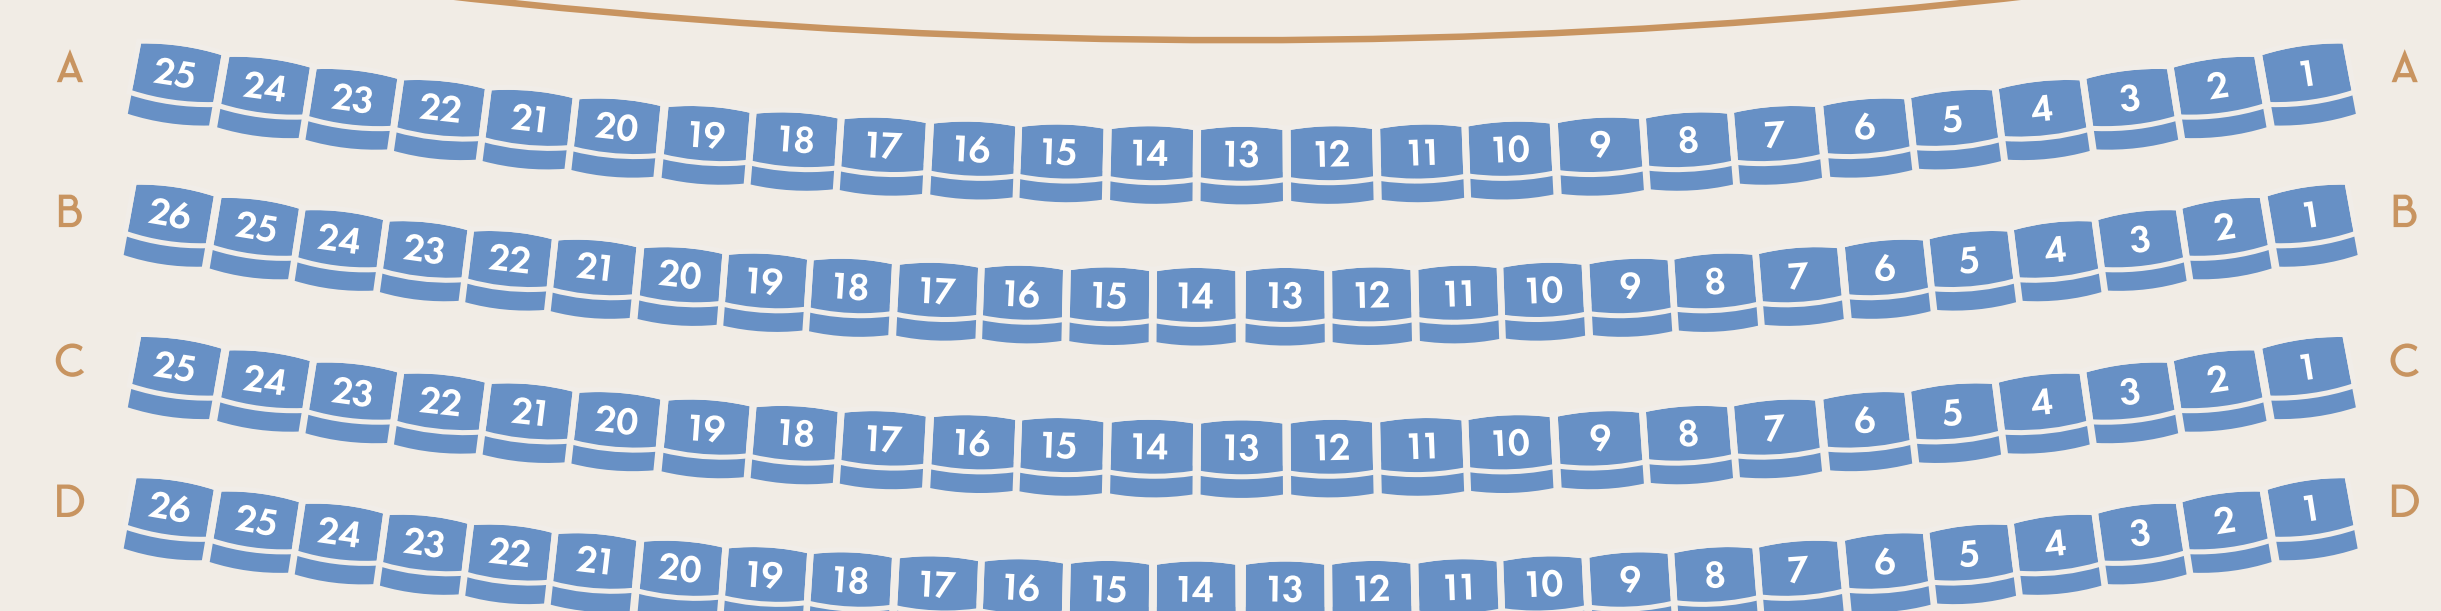

STAGE

MAIN FLOOR

MEZZANINE 1 CENTER

MEZZANINE LEVEL - STAIR ACCESS ONLY