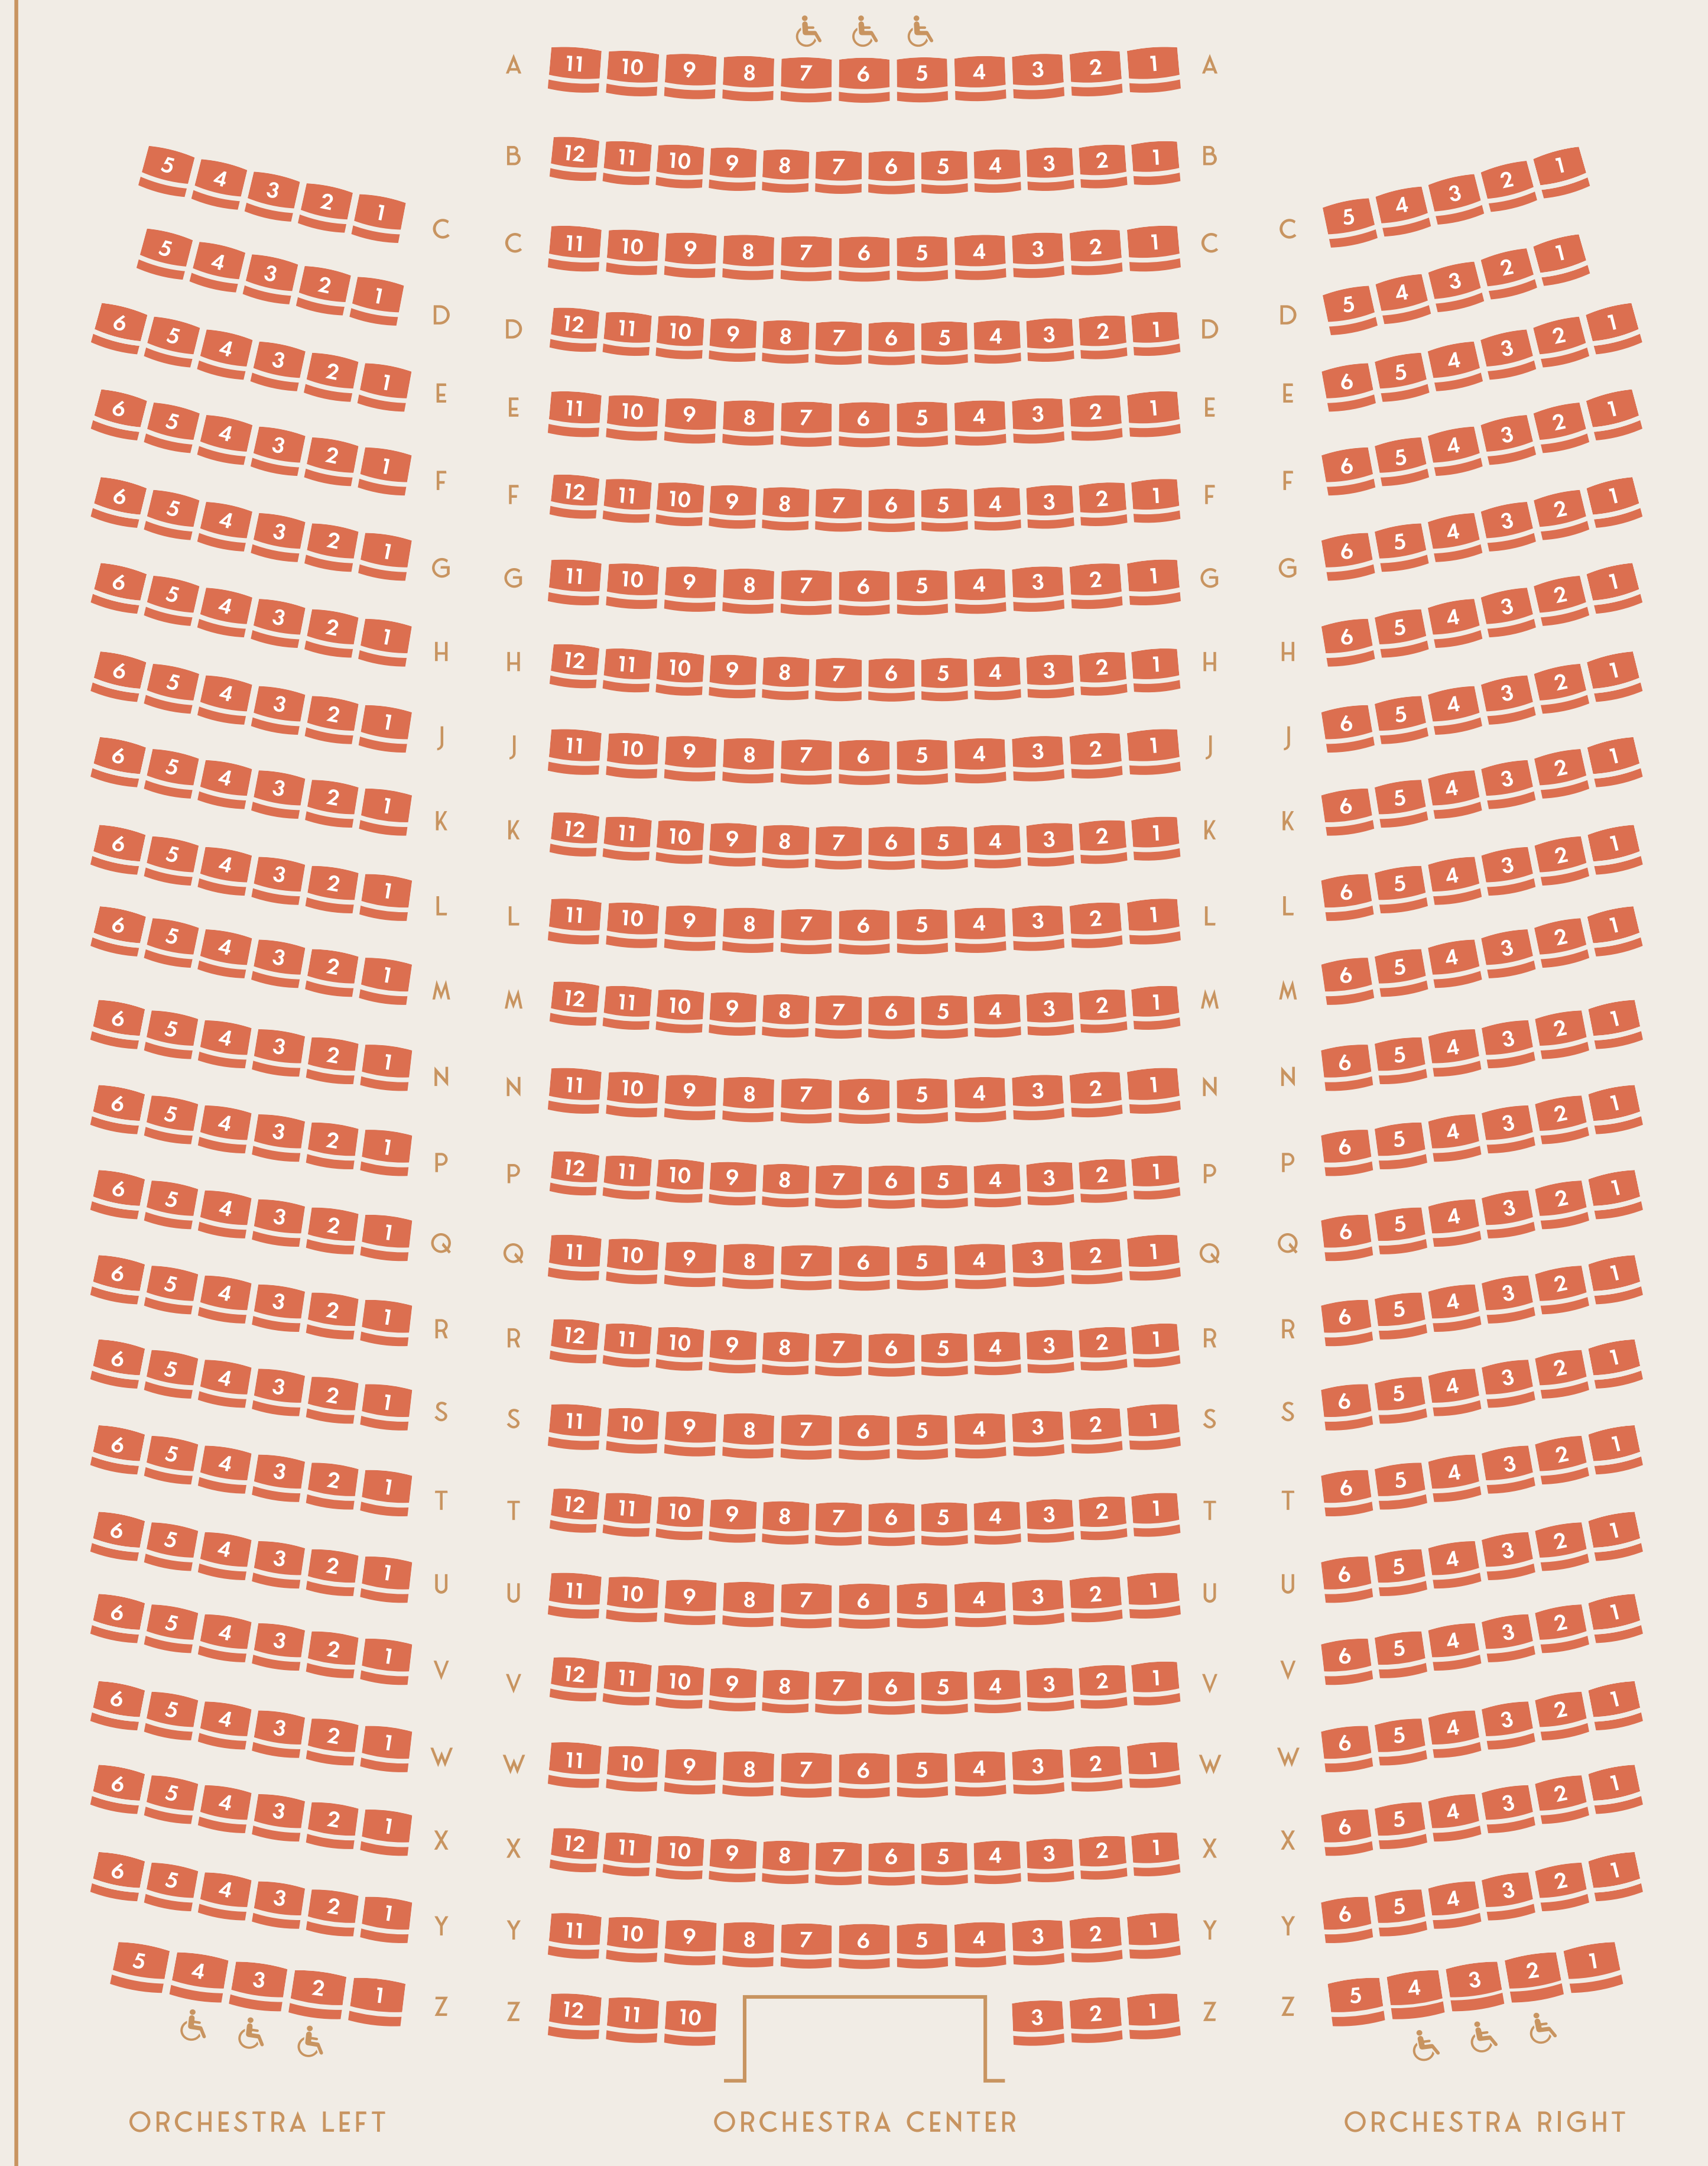

STAGE

MAIN FLOOR

MEZZANINE 1 CENTER

MEZZANINE LEVEL - STAIR ACCESS ONLY

This list is sorted alphabetically by the FIRST LAST NAME that appears on the seat dedication message.

SECTION	ROW	SEAT #	NAME / DEDICATION MESSAGE - EXACT WORDING ON SEAT	SEAT PURCHASER FIRST NAME	SEAT PURCHASER LAST NAME
MEZZANINE 2 CENTER	E	4	Arthur & Cynthia Aaronson	Arthur	Aaronson
MEZZANINE 1 CENTER	A	15	Ada, Eli, Gabriel, Sadie, Ezra	Daniel	Bridge
ORCHESTRA CENTER	S	1	Lane Adams & Richard Savage	Lane	Adams
ORCHESTRA RIGHT	U	1	Mark Adkins	Mark	Adkins
ORCHESTRA CENTER	B	1	Carol Adney	Carol	Adney
ORCHESTRA CENTER	K	10	Founding Board Member Carol Adney		
ORCHESTRA CENTER	S	2	Charles Aeh & Steve Goldbach	Charles	Aeh
ORCHESTRA RIGHT	V	6	Adam & Shawna Aguirre	Shawna	Aguirre
ORCHESTRA RIGHT	L	6	Charles M. Aldrich Carlos Castaneda	Charles	Aldrich
MEZZANINE 1 CENTER	A	5	Anita Louise Alland	Anita	Alland
ORCHESTRA CENTER	V	9	Karen & Rufus Alvarez	Cynthia	Rodgers
MEZZANINE 1 CENTER	D	22	James Aoun & Manuel Corona	James	Aoun
ORCHESTRA CENTER	Q	6	Architectural Resources Group	Katie	Horak
MEZZANINE 2 RIGHT	E	1	In honor of Lucie Arnaz Luckinbill	Jane	Downs
ORCHESTRA LEFT	H	1	Scott Arnovitz & Douglas Yates	Scott	Arnovitz
ORCHESTRA LEFT	H	2	Scott Arnovitz & Douglas Yates	Scott	Arnovitz
ORCHESTRA CENTER	F	1	PSHS Class of 1957 Susan Arnsberg Diamond	Susan	Diamond
ORCHESTRA CENTER	Q	8	Elaine L Plunkett & Fred L. Atherton	Fred	Atherton
MEZZANINE 1 CENTER	A	17	In Memory of Angelina Autuori	Tom	Cestaro
MEZZANINE 1 CENTER	A	18	In Memory of Michael Autuori	Tom	Cestaro
MEZZANINE 1 CENTER	D	19	Robert Z Ayanian	Robert	Ayanian
MEZZANINE 1 CENTER	C	22	In Loving memory of Ralph Backstrom	Patricia	Van Santen
MEZZANINE 1 CENTER	C	16	Drew Badger	Howard	Siegel
ORCHESTRA LEFT	G	2	Bret Bagne	Bret	Bagne
ORCHESTRA LEFT	G	3	Linda Bagne	Bret	Bagne
ORCHESTRA LEFT	G	4	Dolores Bagne	Bret	Bagne
ORCHESTRA LEFT	G	5	Gordon Bagne	Bret	Bagne
MEZZANINE 2 CENTER	E	10	In Memory of Jean Baker & Helen Nagel	Douglas	Nagel
ORCHESTRA CENTER	R	2	Diane Bald	Michael	Budman
MEZZANINE 1 CENTER	A	25	Joan & Gary Gand The Gand Band	Joan	Gand
ORCHESTRA CENTER	M	3	Lisa Bank	Betty Davis	Gates
ORCHESTRA CENTER	V	4	Sylvia Baray	Matthew	Buguy
ORCHESTRA LEFT	F	5	Sue & Jeff Barnes	Jeff	Barnes
ORCHESTRA LEFT	L	3	Joseph A. Bartush	Joseph	Bartush
ORCHESTRA LEFT	L	4	Joseph A. Bartush	Joseph	Bartush
ORCHESTRA RIGHT	X	1	Clark Bason	Samuel Clark	Bason
MEZZANINE 1 CENTER	D	21	Todd Dokken & Jean Bass	Todd	Dokken
ORCHESTRA RIGHT	H	4	In Memory of Tom Baxley	Chuck	Coursey
MEZZANINE 1 CENTER	C	14	Stanley Sylvain & William Beacham	Stanley	Sylvain
ORCHESTRA RIGHT	E	6	Thomas Becker & Kyle Kossol	Kyle	Kossol
ORCHESTRA CENTER	N	2	Scott Behmer & David Steinberg	David	Steinberg
ORCHESTRA CENTER	N	3	Scott Behmer & David Steinberg	David	Steinberg
ORCHESTRA CENTER	N	5	Rhonda Beran Daniel Seymour	Rhonda	Beran
ORCHESTRA CENTER	H	12	IN MEMORY OF MOM & DAD MICHAEL S. BELL	Michael	Bell
ORCHESTRA RIGHT	C	2	Marco Bianchi	Brian	Mifsud
MEZZANINE 1 CENTER	B	23	Biggs Family	David	Biggs
ORCHESTRA CENTER	G	2	Felicity & Robert Binkow	Robert	Binkow
ORCHESTRA CENTER	K	11	Founding Board Member Judith Blanchard		
ORCHESTRA CENTER	E	3	Judith A. Blanchard	Judith	Blanchard
ORCHESTRA CENTER	E	4	In honor of Edward J. Blanchard	Judith	Blanchard
ORCHESTRA CENTER	E	5	Brenda T. Blanchard	Judith	Blanchard
MEZZANINE 2 CENTER	E	6	Kathy Block	Kathy	Block
MEZZANINE 1 CENTER	B	2	Lynn M Bodkin	James	Montpetit
ORCHESTRA CENTER	U	11	John Eric Bogner Anthony Thomas Fox	John	Bogner